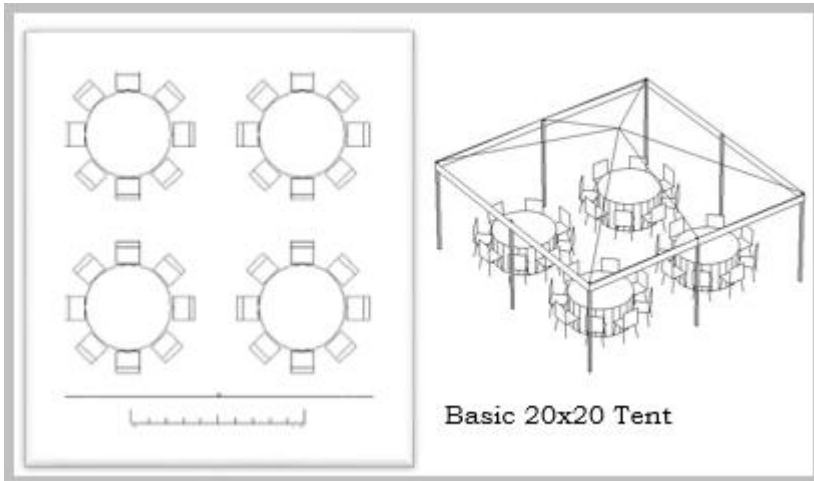

HUB Certified Vendor # 1742961774300

COMMON TENT SIZES AND LAYOUTS

Items that complete the look:

- ❖ 1-20x20 tent
- ❖ 4- 60"RD tables
- ❖ 32-chairs
- ❖ 4-tableclothes

- ❖ 1-20x30 tent
- ❖ 6- 60"RD tables
- ❖ 48-chairs
- ❖ 6-tableclothes