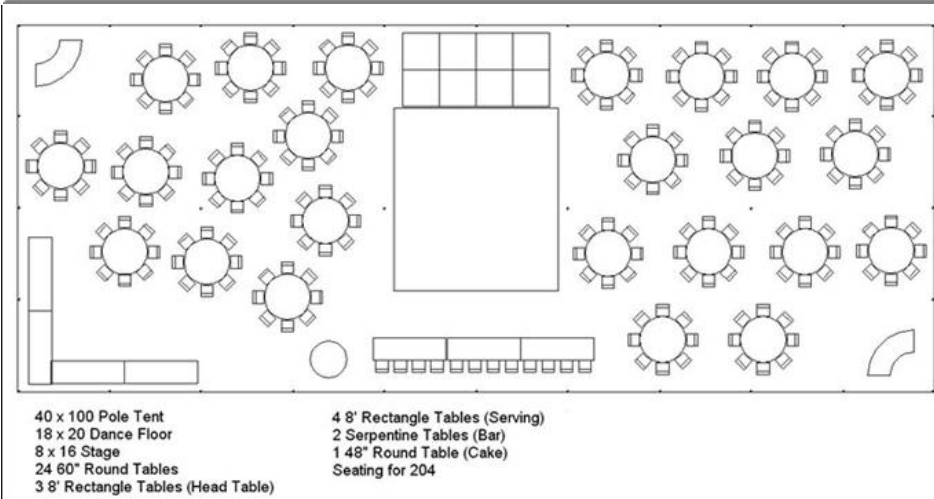

Items that complete
the look:

- ❖ 1-40x80 tent
- ❖ 28- 60"RD tables
- ❖ 224-chairs
- ❖ 28-tableclothes
- ❖ 16x16 dance
floor

40 x 100 Pole Tent
18 x 20 Dance Floor
8 x 16 Stage
24 60" Round Tables
3 8' Rectangle Tables (Head Table)