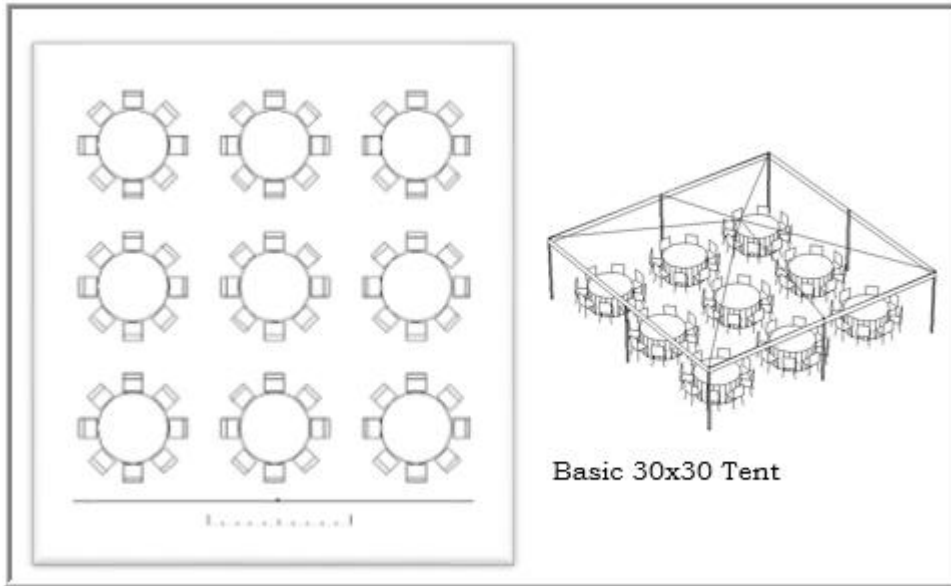

Basic 30x30 Tent

Items that complete the look:

- ❖ 1-30x30 tent
- ❖ 9- 60"RD tables
- ❖ 72-chairs
- ❖ 9-tableclothes