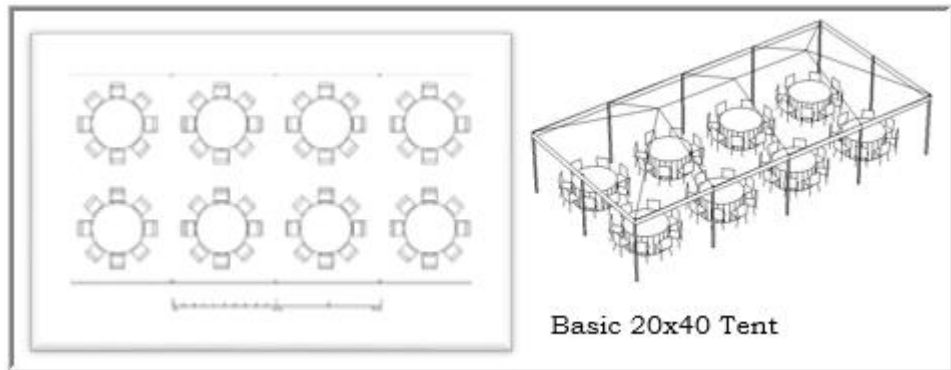

HUB Certified Vendor # 1742961774300

COMMON TENT SIZES AND LAYOUTS

Items that complete the look:

- ❖ 1-20x20 tent
- ❖ 4- 60"RD tables
- ❖ 32-chairs
- ❖ 4-tableclothes

- ❖ 1-20x30 tent
- ❖ 6- 60"RD tables
- ❖ 48-chairs
- ❖ 6-tableclothes