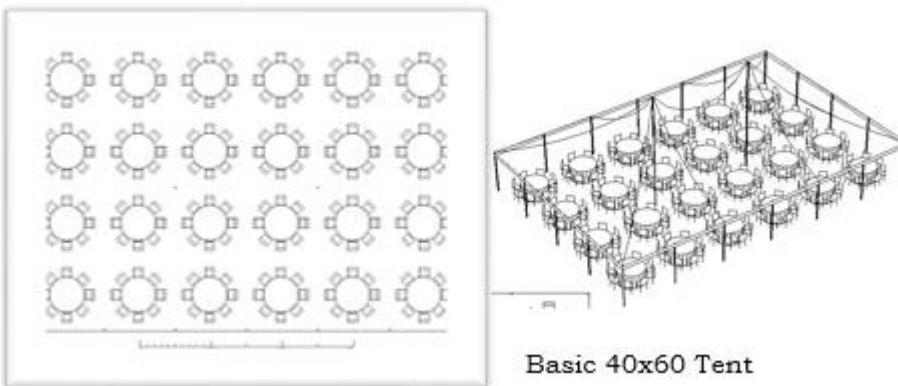

HUB Certified Vendor # 1742961774300

Basic 30x60 Tent

- ❖ 1-30x60 tent
- ❖ 18- 60"RD tables
- ❖ 144-chairs
- ❖ 18-tableclothes

Basic 40x40 Tent

Items that complete the look:

- ❖ 1-40x40 tent
- ❖ 16- 60"RD tables
- ❖ 128-chairs
- ❖ 16-tableclothes