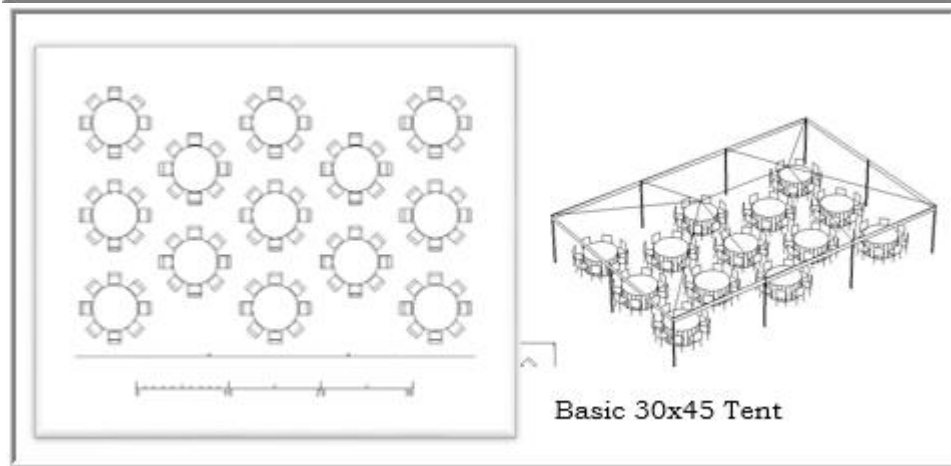

Basic 30x45 Tent

- ❖ 1-30x45 tent
- ❖ 13- 60"RD tables
- ❖ 104-chairs
- ❖ 13-tableclothes

Items that complete the look:

- ❖ 1-30x45 tent
- ❖ 10- 60"RD tables
- ❖ 80-chairs
- ❖ 10-tableclothes
- ❖ 12x12 dance floor