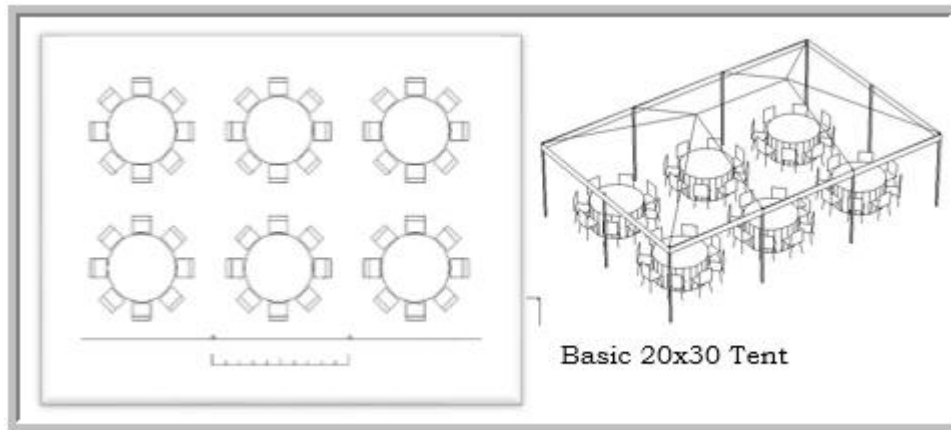

HUB Certified Vendor # 1742961774300

COMMON TENT SIZES AND LAYOUTS

Items that complete the look:

- ❖ 1-20x20 tent
- ❖ 4- 60"RD tables
- ❖ 32-chairs
- ❖ 4-tableclothes

- ❖ 1-20x30 tent
- ❖ 6- 60"RD tables
- ❖ 48-chairs
- ❖ 6-tableclothes