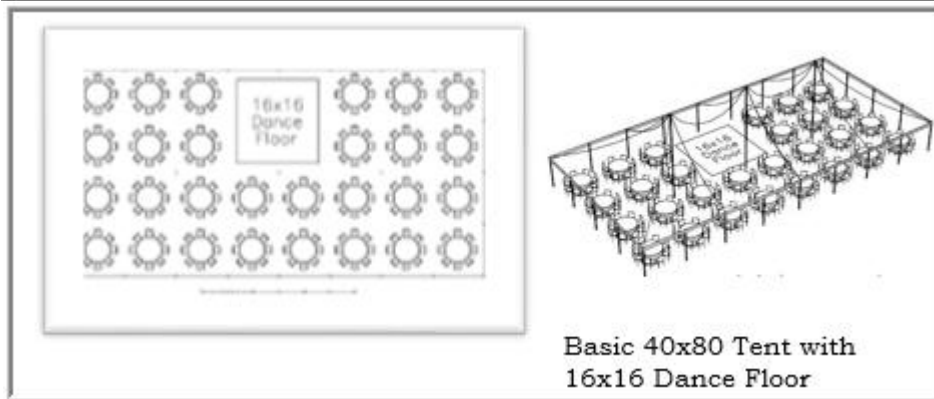

Items that complete
the look:

- ❖ 1-40x80 tent
- ❖ 28- 60"RD tables
- ❖ 224-chairs
- ❖ 28-tableclothes
- ❖ 16x16 dance
  floor