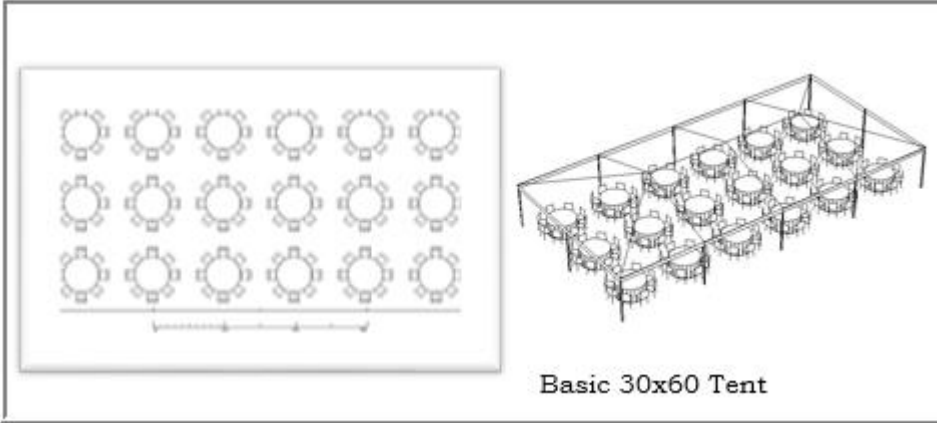

- ❖ 1-30x60 tent
- ❖ 18- 60"RD tables
- ❖ 144-chairs
- ❖ 18-tableclothes