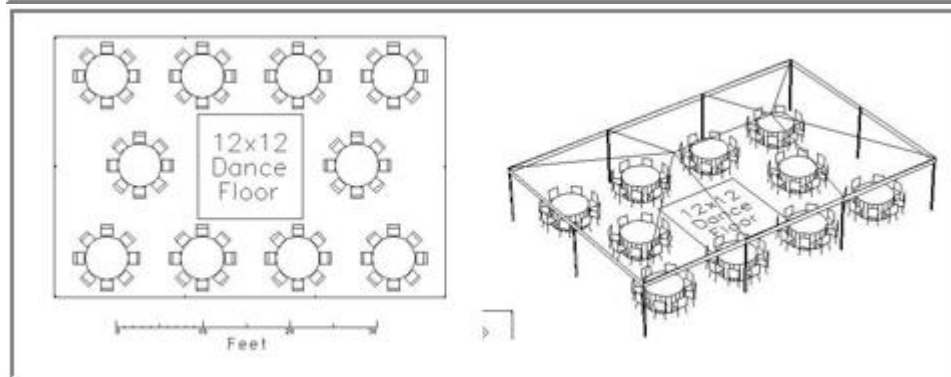

Basic 30x45 Tent

- ❖ 1-30x45 tent
- ❖ 13- 60"RD tables
- ❖ 104-chairs
- ❖ 13-tableclothes

Items that complete the look:

- ❖ 1-30x45 tent
- ❖ 10- 60"RD tables
- ❖ 80-chairs
- ❖ 10-tableclothes
- ❖ 12x12 dance floor