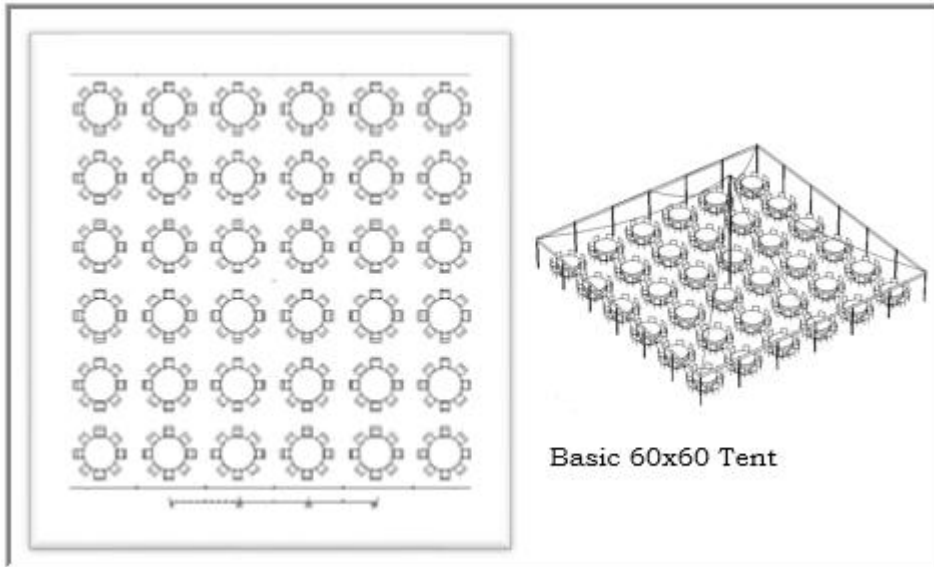

Basic 60x60 Tent

- ❖ 1-60x60 tent
- ❖ 36- 60"RD tables
- ❖ 288-chairs
- ❖ 36-tableclothes