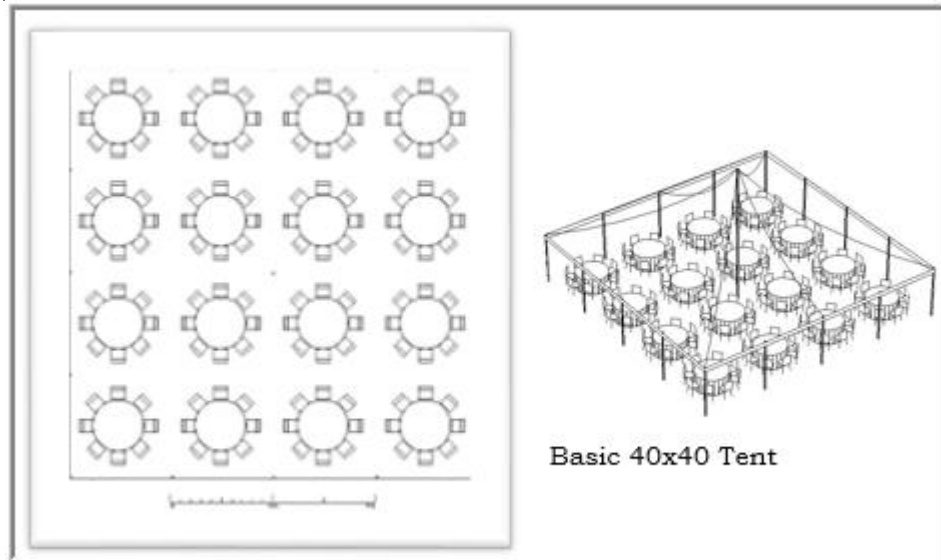

HUB Certified Vendor # 1742961774300

Basic 30x60 Tent

- ❖ 1-30x60 tent
- ❖ 18- 60"RD tables
- ❖ 144-chairs
- ❖ 18-tableclothes

Basic 40x40 Tent

Items that complete the look:

- ❖ 1-40x40 tent
- ❖ 16- 60"RD tables
- ❖ 128-chairs
- ❖ 16-tableclothes